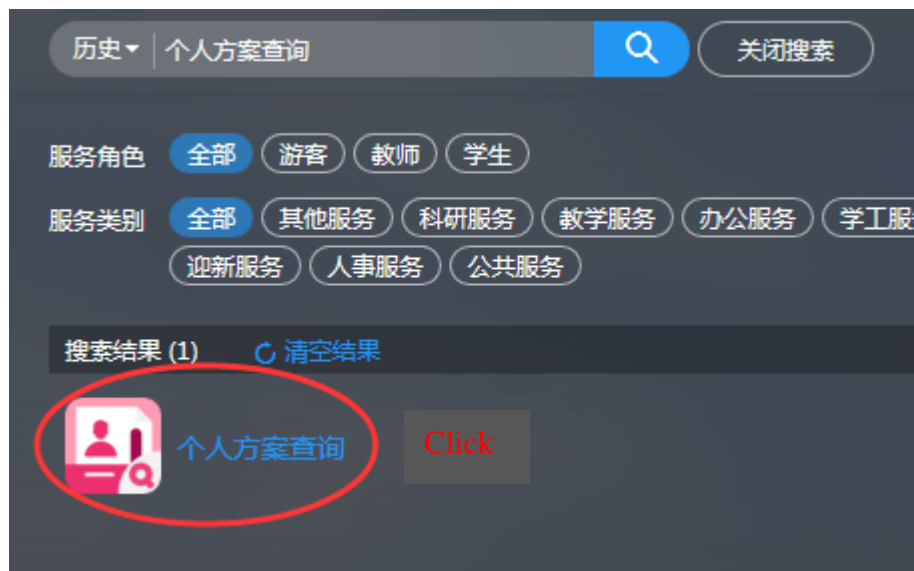

## How to check the training plan (courses must be selected according to the training plan to successfully graduate)

Step 1: Log into the ehall of NBU (<http://ehall.nbu.edu.cn>), select the search bar above, enter "个人方案查询", click "进入服务".